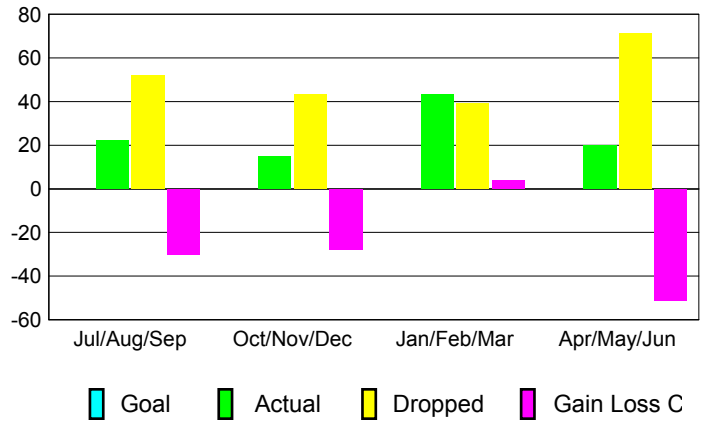

GMT: **DOMENICO MESSINA**

Location: **ITALY**

GMT CA: **4**

CLUBS

Month	New Club Goal	Actual New Clubs	Actual Dropped Clubs	Gain/Loss of Clubs
2012-2013				
Jul/Aug/Sep		0	0	0
Oct/Nov/Dec		0	0	0
Jan/Feb/Mar		0	0	0
Apr/May/Jun		0	0	0
Totals		0	0	0

Club Results 2012-2013

Goal, New, Dropped, Gain/Loss

YTD Status Quo Clubs 2012-2013

Status Quo Clubs Compared to Status Quo Members

Club Gain/Loss 2012-2013

MEMBERSHIP

Month	Net Memb Goal	Actual New Memb	Actual Dropped Memb	Gain/Loss of Memb
2012-2013				
Jul/Aug/Sep		22	52	-30
Oct/Nov/Dec		15	43	-28
Jan/Feb/Mar		43	39	4
Apr/May/Jun		20	71	-51
Totals		100	205	-105

Membership Results 2012-2013

Goal, New, Dropped, Gain/Loss

Gender Comparison 2012-2013

Membership Gain/Loss 2012-2013